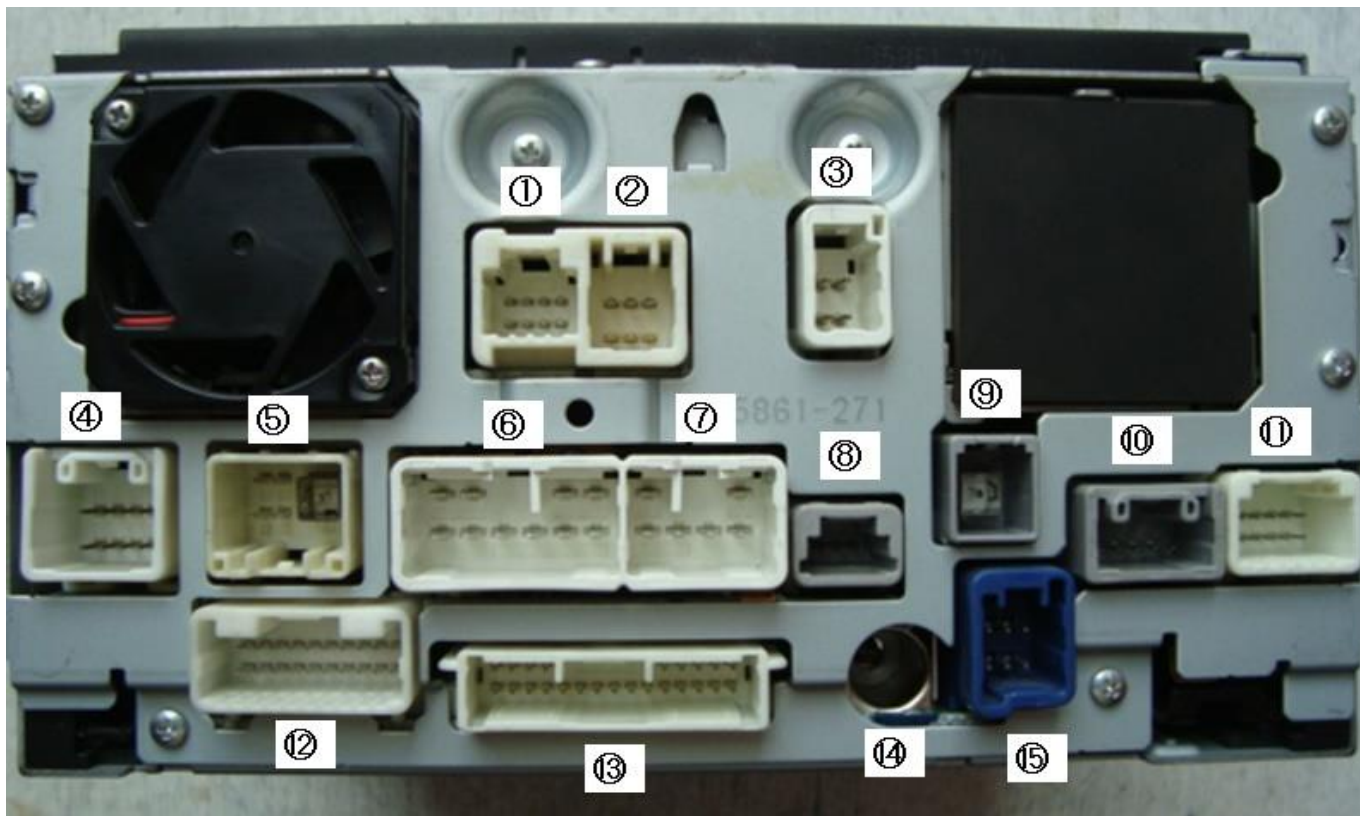

[Toyota NDCNW55 Navigation DVD Japan 2005](#)